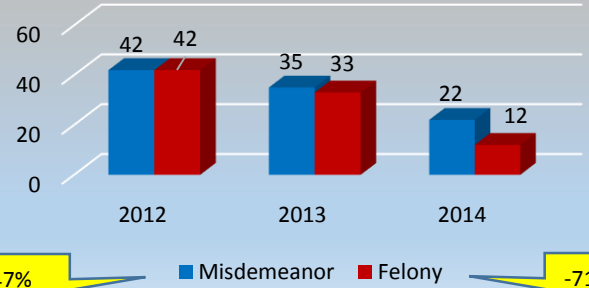

REEDLEY PEACE BUILDING INITIATIVE

Statistics Report 2011 - 2014

Reedley High School

Suspension / Expulsion Rates

Reedley Police Department

Juvenile Criminal Arrests

Case Generation

Police Cases vs School Cases