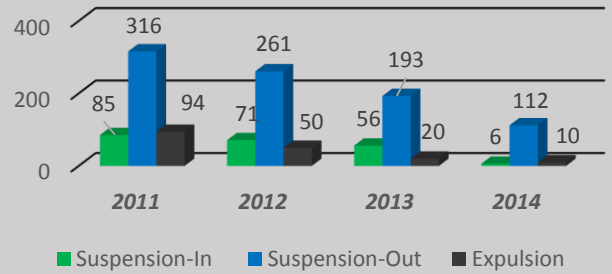

REEDLEY PEACE BUILDING INITIATIVE

Statistics Report 2011 - 2014

Reedley High School

Suspension / Expulsion Rates

Reedley Police Department

Juvenile Criminal Arrests

Case Generation

Police Cases vs School Cases