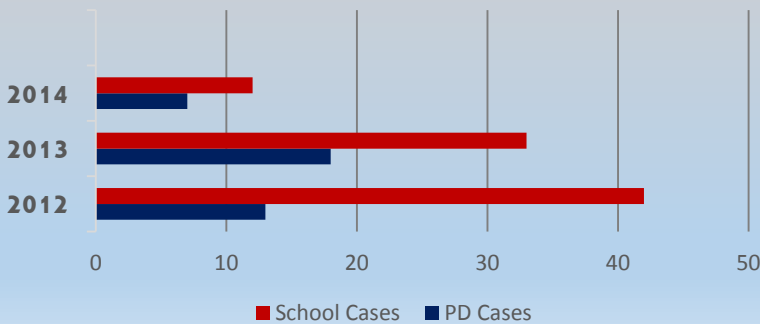

REEDLEY PEACE BUILDING INITIATIVE

Statistics Report 2011 - 2014

Reedley High School

Suspension / Expulsion Rates

Reedley Police Department

Juvenile Criminal Arrests

Case Generation

Police Cases vs School Cases

Offender Age Range

RPBI General Operational Data

- Reedley P.D. / Mennonite Central Committee / Kings Canyon Unified / City of Reedley / Christian Youth Ministries
- Police Staff: Police Lieutenant / Police Sergeant / Victims Services Community Service Officer / Mediator Coordinator
- Mennonite Central Committee Staff: RPBI Consultant and Case Manager
- Christian Youth Ministries: Case Manager
- 50 Volunteer RPBI mediators trained in conflict mediation (8 hour training hosted in house)
- 30 Community Service Provider options within Reedley's sphere of influence
- 150 + Cases completed through RPBI since beginning in 2011
- 180 + Offenders benefitted from conflict resolutions since 2011
- Only 9 Offenders re-offended during time period ----- **LESS THAN 5% RECIDIVISM RATE WTH INVOLVED OFFENDERS!!**