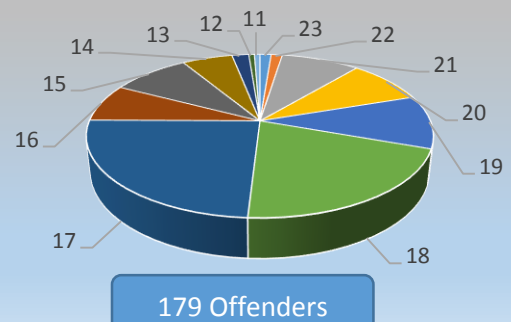

REEDLEY PEACE BUILDING INITIATIVE

Statistics Report 2011 - 2014

Reedley High School

Suspension / Expulsion Rates

Reedley Police Department

Juvenile Criminal Arrests

Case Generation

Police Cases vs School Cases

Offender Age Range

RPBI General Operational Data

- Reedley P.D. / Mennonite Central Committee / Kings Canyon Unified / City of Reedley / Christian Youth Ministries
- Police Staff: Police Lieutenant / Police Sergeant / Victims Services Community Service Officer / Mediator Coordinator
- Mennonite Central Committee Staff: RPBI Consultant and Case Manager
- Christian Youth Ministries: Case Manager
- 50 Volunteer RPBI mediators trained in conflict mediation (8 hour training hosted in house)
- 30 Community Service Provider options within Reedley's sphere of influence
- 150 + Cases completed through RPBI since beginning in 2011
- 180 + Offenders benefitted from conflict resolutions since 2011
- Only 9 Offenders re-offended during time period ----- **LESS THAN 5% RECIDIVISM RATE WTH INVOLVED OFFENDERS!!**