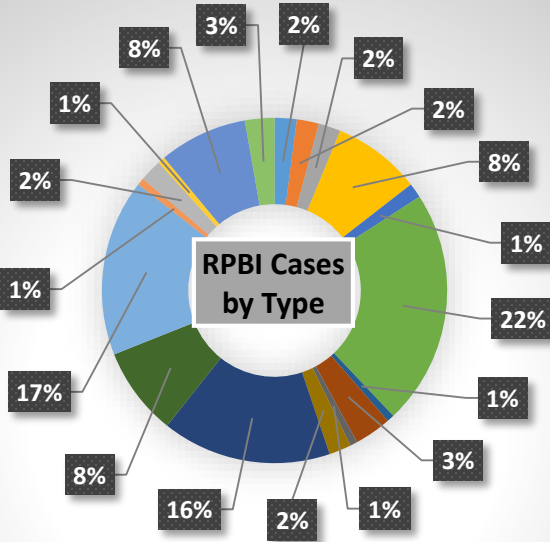

REEDLEY PEACE BUILDING INITIATIVE

Statistics Report 2011 - 2014

Reedley High School

Suspension / Expulsion Rates

Reedley Police Department

Juvenile Criminal Arrests

Case Generation

Police Cases vs School Cases

Offender Age Range

RPBI General Operational Data

- Reedley P.D. / Mennonite Central Committee / Kings Canyon Unified / City of Reedley / Christian Youth Ministries
- Police Staff: Police Lieutenant / Police Sergeant / Victims Services Community Service Officer / Mediator Coordinator
- Mennonite Central Committee Staff: RPBI Consultant and Case Manager
- Christian Youth Ministries: Case Manager
- 50 Volunteer RPBI mediators trained in conflict mediation (8 hour training hosted in house)
- 30 Community Service Provider options within Reedley's sphere of influence
- 150 + Cases completed through RPBI since beginning in 2011
- 180 + Offenders benefitted from conflict resolutions since 2011
- Only 9 Offenders re-offended during time period ----- **LESS THAN 5% RECIDIVISM RATE WTH INVOLVED OFFENDERS!!**