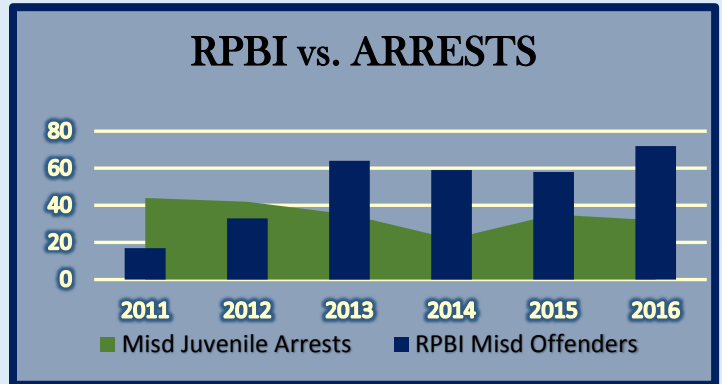

# REEDLEY PEACE BUILDING INITIATIVE

Statistics Report 2011 - 2016

## RPBI General Operational Data

- Reedley P.D. / Mennonite Central Committee / Kings Canyon Unified / City of Reedley / Community Youth Ministries
- Police Staff: Police Lieutenant / Police Sergeant / Victims Services Community Service Officer / Mediator Coordinator
- Mennonite Central Committee Staff: RPBI Director and Case Manager
- Community Youth Ministries: Case Manager
- 80+ Volunteer RPBI mediators trained in conflict mediation ( 8 hour training hosted in house)
- 30 Community Service Provider options within Reedley's sphere of influence
- 245+ Cases completed through RPBI since beginning in 2011
- 305 Offenders benefitted from conflict resolutions since 2011
- Only 9 Offenders re-offended during time period ----- 5%-7% RECIDIVISM RATE WTH INVOLVED OFFENDERS!!