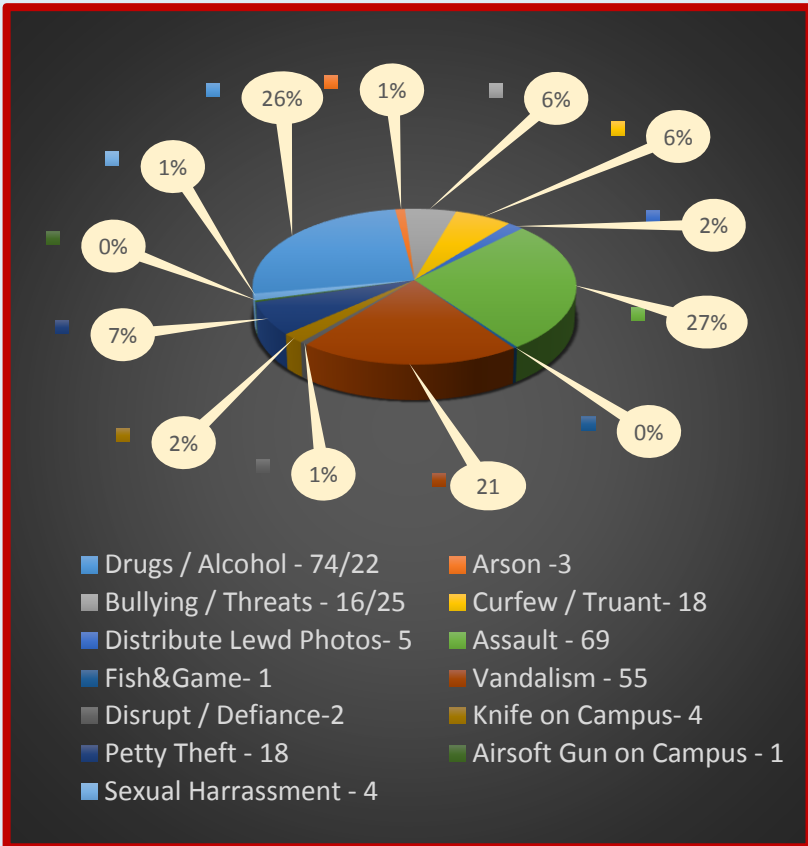

## RPBI General Operational Data

- Reedley P.D. / Mennonite Central Committee / Kings Canyon Unified / City of Reedley / Community Youth Ministries
- Police Staff: Police Lieutenant / Police Sergeant / Victims Services Community Service Officer / Mediator Coordinator
- Mennonite Central Committee Staff: RPBI Director and Case Manager
- Community Youth Ministries: Case Manager
- 80+ Volunteer RPBI mediators trained in conflict mediation ( 8 hour training hosted in house)
- 30 Community Service Provider options within Reedley's sphere of influence
- 245+ Cases completed through RPBI since beginning in 2011
- 305 Offenders benefitted from conflict resolutions since 2011
- Only 9 Offenders re-offended during time period ----- 5%-7% RECIDIVISM RATE WTH INVOLVED OFFENDERS!!