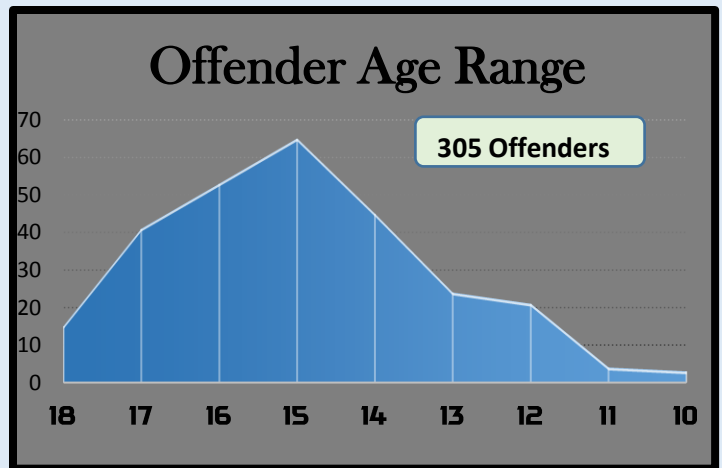

## RPBI General Operational Data

- Reedley P.D. / Mennonite Central Committee / Kings Canyon Unified / City of Reedley / Community Youth Ministries
- Police Staff: Police Lieutenant / Police Sergeant / Victims Services Community Service Officer / Mediator Coordinator
- Mennonite Central Committee Staff: RPBI Director and Case Manager
- Community Youth Ministries: Case Manager
- 80+ Volunteer RPBI mediators trained in conflict mediation ( 8 hour training hosted in house)
- 30 Community Service Provider options within Reedley's sphere of influence
- 245+ Cases completed through RPBI since beginning in 2011
- 305 Offenders benefitted from conflict resolutions since 2011
- Only 9 Offenders re-offended during time period ----- 5%-7% RECIDIVISM RATE WTH INVOLVED OFFENDERS!!